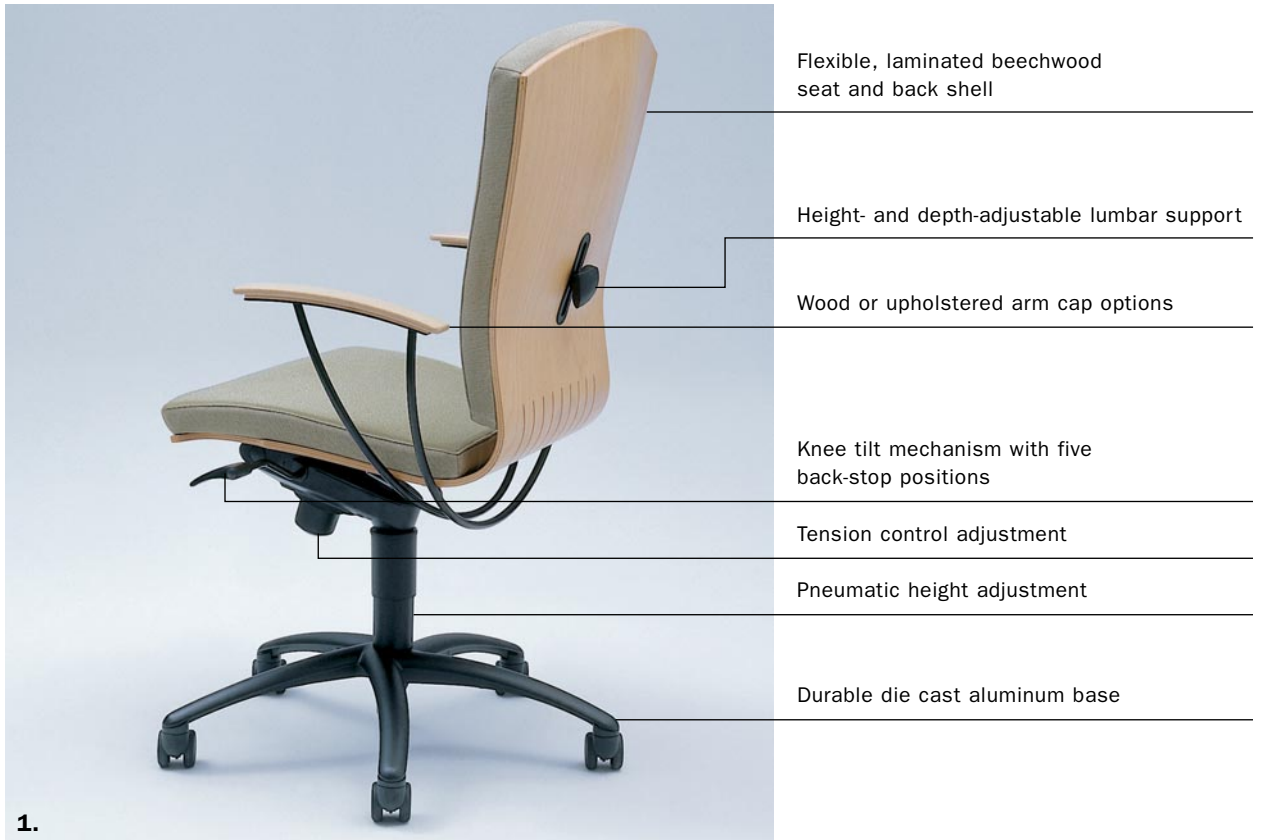

S609020

S609710

S608710

S609020

Soleil: wood works

Uniting the traditional warmth of wood with contemporary design and ergonomic support, the **Soleil** collection brings an appealing combination of assets to a wide range of applications.

> Features

Soleil: a versatile seating collection with distinctive presence.

Details shown above:

1. Task chair with arms (S609020)
2. Guest armless chair (S608710)
3. Adjustable lumbar support, task chair (S609020)

Soleil

Soleil task chair with wood arms, one piece curved beech plywood seat and back shell, upholstered seat and back cushions, lumbar depth and height adjustment, pneumatic height adjustment, knee tilt mechanism with 5 back stop positions, tension control adjustment, 5 star die cast aluminum base, dual wheel casters.

S609020 Soleil task chair
 Dimensions Seat: 16.5" - 21.5"H, 18"D, 20"W. Overall: 37" - 41"H, 26"D, 26"W

Soleil side chair with one piece curved beech plywood seat and back shell, upholstered seat and back cushions, black powder coated tubular steel frame, self leveling foot glides.