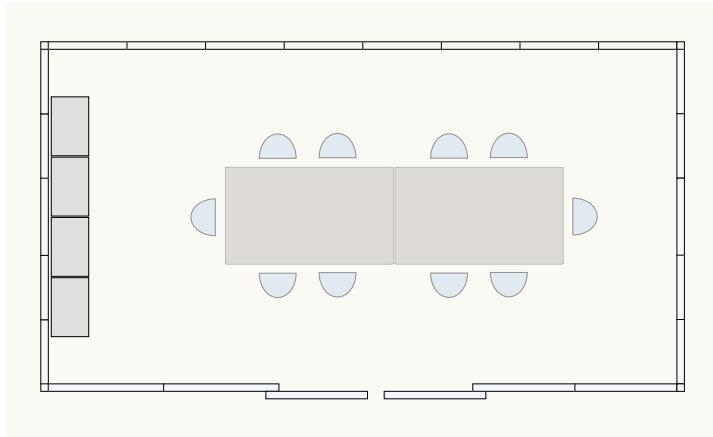

Reform's design is non-progressive: you can remove or replace one panel without having to remove those adjoining it. The premium-quality hardware is precision-engineered for superior fit and finish. Panels are designed to avoid damaging ceilings and floors during installation or removal while still ensuring long-term structural integrity.