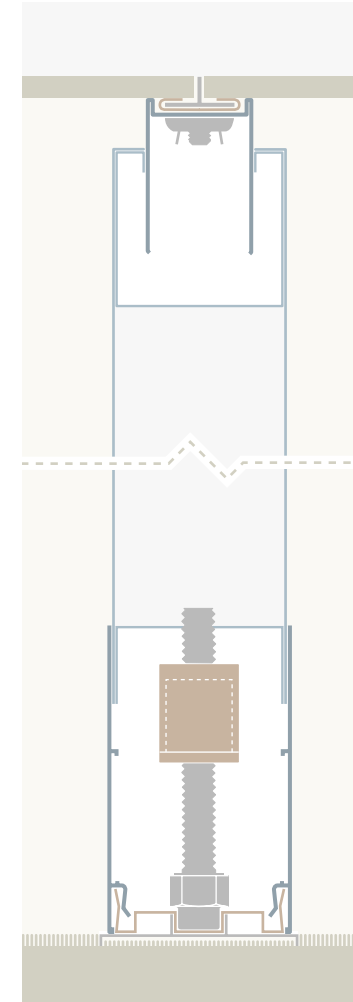

**DOORS**

Reform solid-core doors (hinged, pivot or sliding) come in standard 3' x 7' and full-height sizes. Choose from painted, wood veneer, laminate or glazed finishes.

Reform's powder-coated finish is available in a broad range of colors that can be matched to any design specification.

**PANELS**

Reform panels - powder-coated, fabric or vinyl on steel, tackable fabric/vinyl, wood veneer or factory-glazed - are available in a wide array of widths and heights.

Reform walls can use a mix of surfaces on adjacent panels. The reveal strip conceals slotted steel uprights from which systems furniture can be hung. Adapter brackets are available for most systems.

Power/data cables can be routed vertically through the Reform panel interior, with standard outlets installed at any height on the panel surface. In addition, power can be extended through the base cavity using a modular electrical system.

Reform's recessed ceiling channel attaches to T-bar ceilings with non-damaging clips for quick installation and removal.

Reform's floor track grips the floor with non-damaging fasteners.

Reform is a non-progressive solution: any unitized panel can be replaced without removing those adjacent to it. Similarly, a 42" wide panel can be replaced with a door frame of the same width.