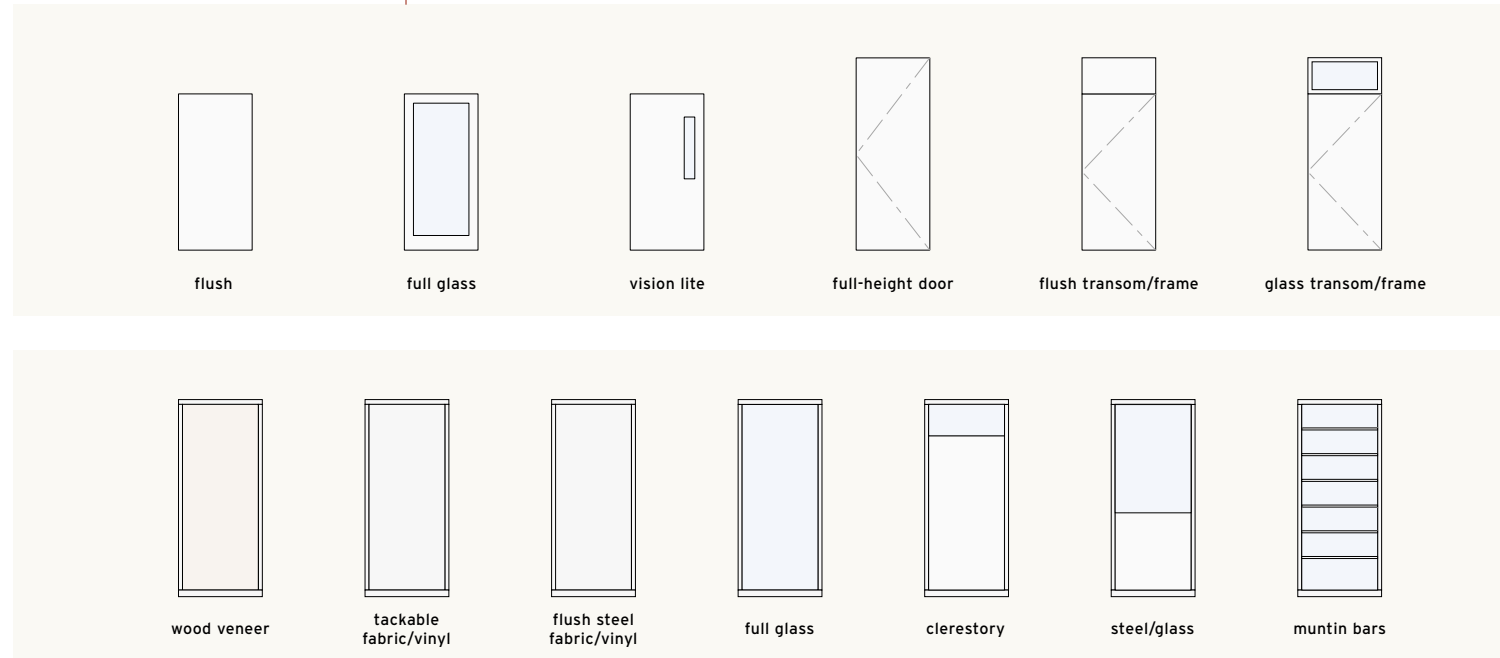

Reform panels can provide for cable drops, unobtrusively delivering power and data connections to every desktop. The panels' high Sound Transmission Coefficient (STC) ratings help ensure confidentiality and quiet between adjacent offices. Moreover, Reform has a wide array of glazed panels and doors to allow more light and create a feeling of openness while maintaining privacy.

Reform movable walls give you the power to create attractive, intelligently designed workspaces today and then cost-effectively redefine your vision as circumstances change. Built-in versatility, environmental integrity and a measurable return on your investment make Inscape's movable wall solutions a superior alternative to traditional drywall and other partitioning options. With Reform's added advantages - more aesthetic choices, as well as effortless integration with systems furniture - you are even better positioned to embrace change and look beyond the obvious to create a new kind of flexible workspace.

**DOORS**

Reform solid-core doors (hinged, pivot or sliding) come in standard 3' x 7' and full-height sizes. Choose from painted, wood veneer, laminate or glazed finishes.

Reform's powder-coated finish is available in a broad range of colors that can be matched to any design specification.

**PANELS**

Reform panels - powder-coated, fabric or vinyl on steel, tackable fabric/vinyl, wood veneer or factory-glazed - are available in a wide array of widths and heights.

Reform walls can use a mix of surfaces on adjacent panels. The reveal strip conceals slotted steel uprights from which systems furniture can be hung. Adapter brackets are available for most systems.