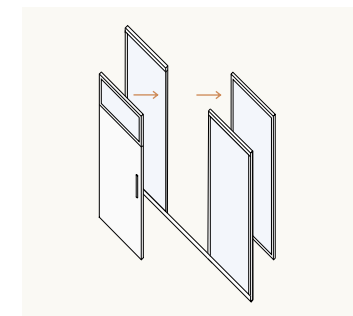

**PANELS**

Reform panels - powder-coated, fabric or vinyl on steel, tackable fabric/vinyl, wood veneer or factory-glazed - are available in a wide array of widths and heights.

Reform walls can use a mix of surfaces on adjacent panels. The reveal strip conceals slotted steel uprights from which systems furniture can be hung. Adapter brackets are available for most systems.

Power/data cables can be routed vertically through the Reform panel interior, with standard outlets installed at any height on the panel surface. In addition, power can be extended through the base cavity using a modular electrical system.

Reform panels are distinguished by their precise detailing and superb fit and finish. Metal-to-metal panel connections ensure that aesthetic integrity is maintained in future reconfigurations. Reform movable walls are 98 percent reusable.

Reform's recessed ceiling channel attaches to T-bar ceilings with non-damaging clips for quick installation and removal.

Reform's floor track grips the floor with non-damaging fasteners.

Reform is a non-progressive solution: any unitized panel can be replaced without removing those adjacent to it. Similarly, a 42" wide panel can be replaced with a door frame of the same width.