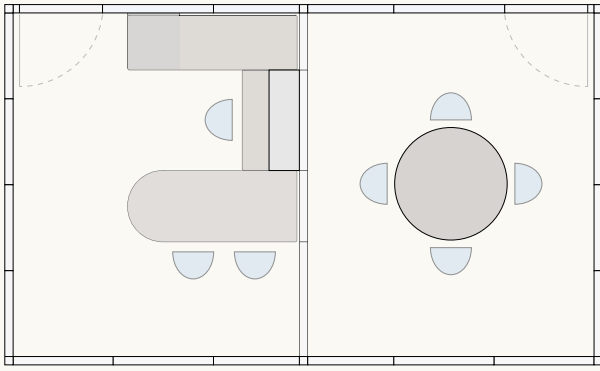

Combining a range of surface finishes with fully or partially glazed panels, you can use Reform walls to create highly flexible workspace, office and collaborative areas. Panels are only 2¼" thick, minimizing footprint size, and come in an extensive range of widths and heights to fit every setting and application.